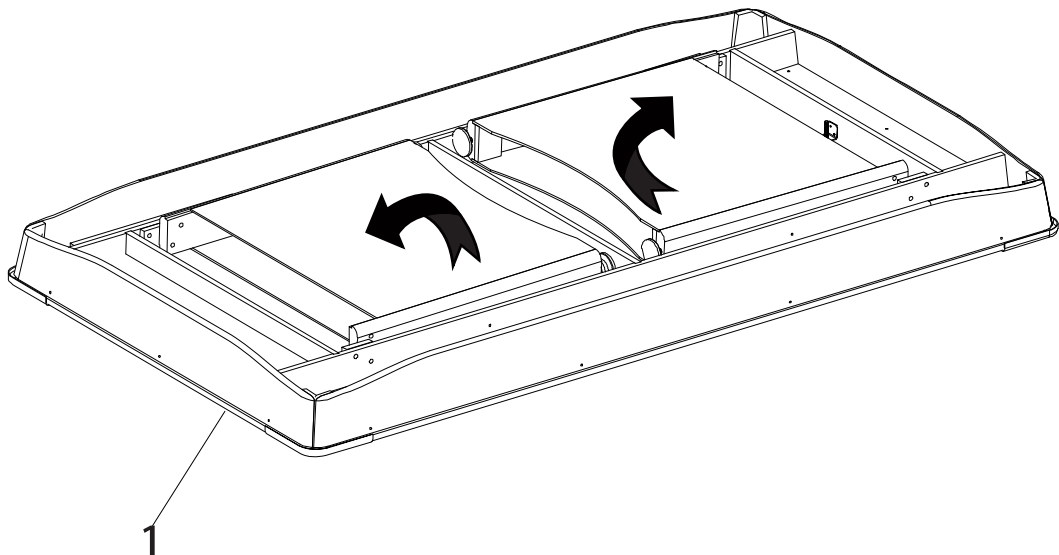

Parts List

#1 Main frame 1 piece	#2 5/16" Bolt 4 pieces	#3 Cue stick 2 pieces	#4 Billiard balls 1 piece
#5 Triangle 1 piece	#6 Brush 1 piece	#7 Chalk 2 pieces	

Assembly instructions

Step 1: